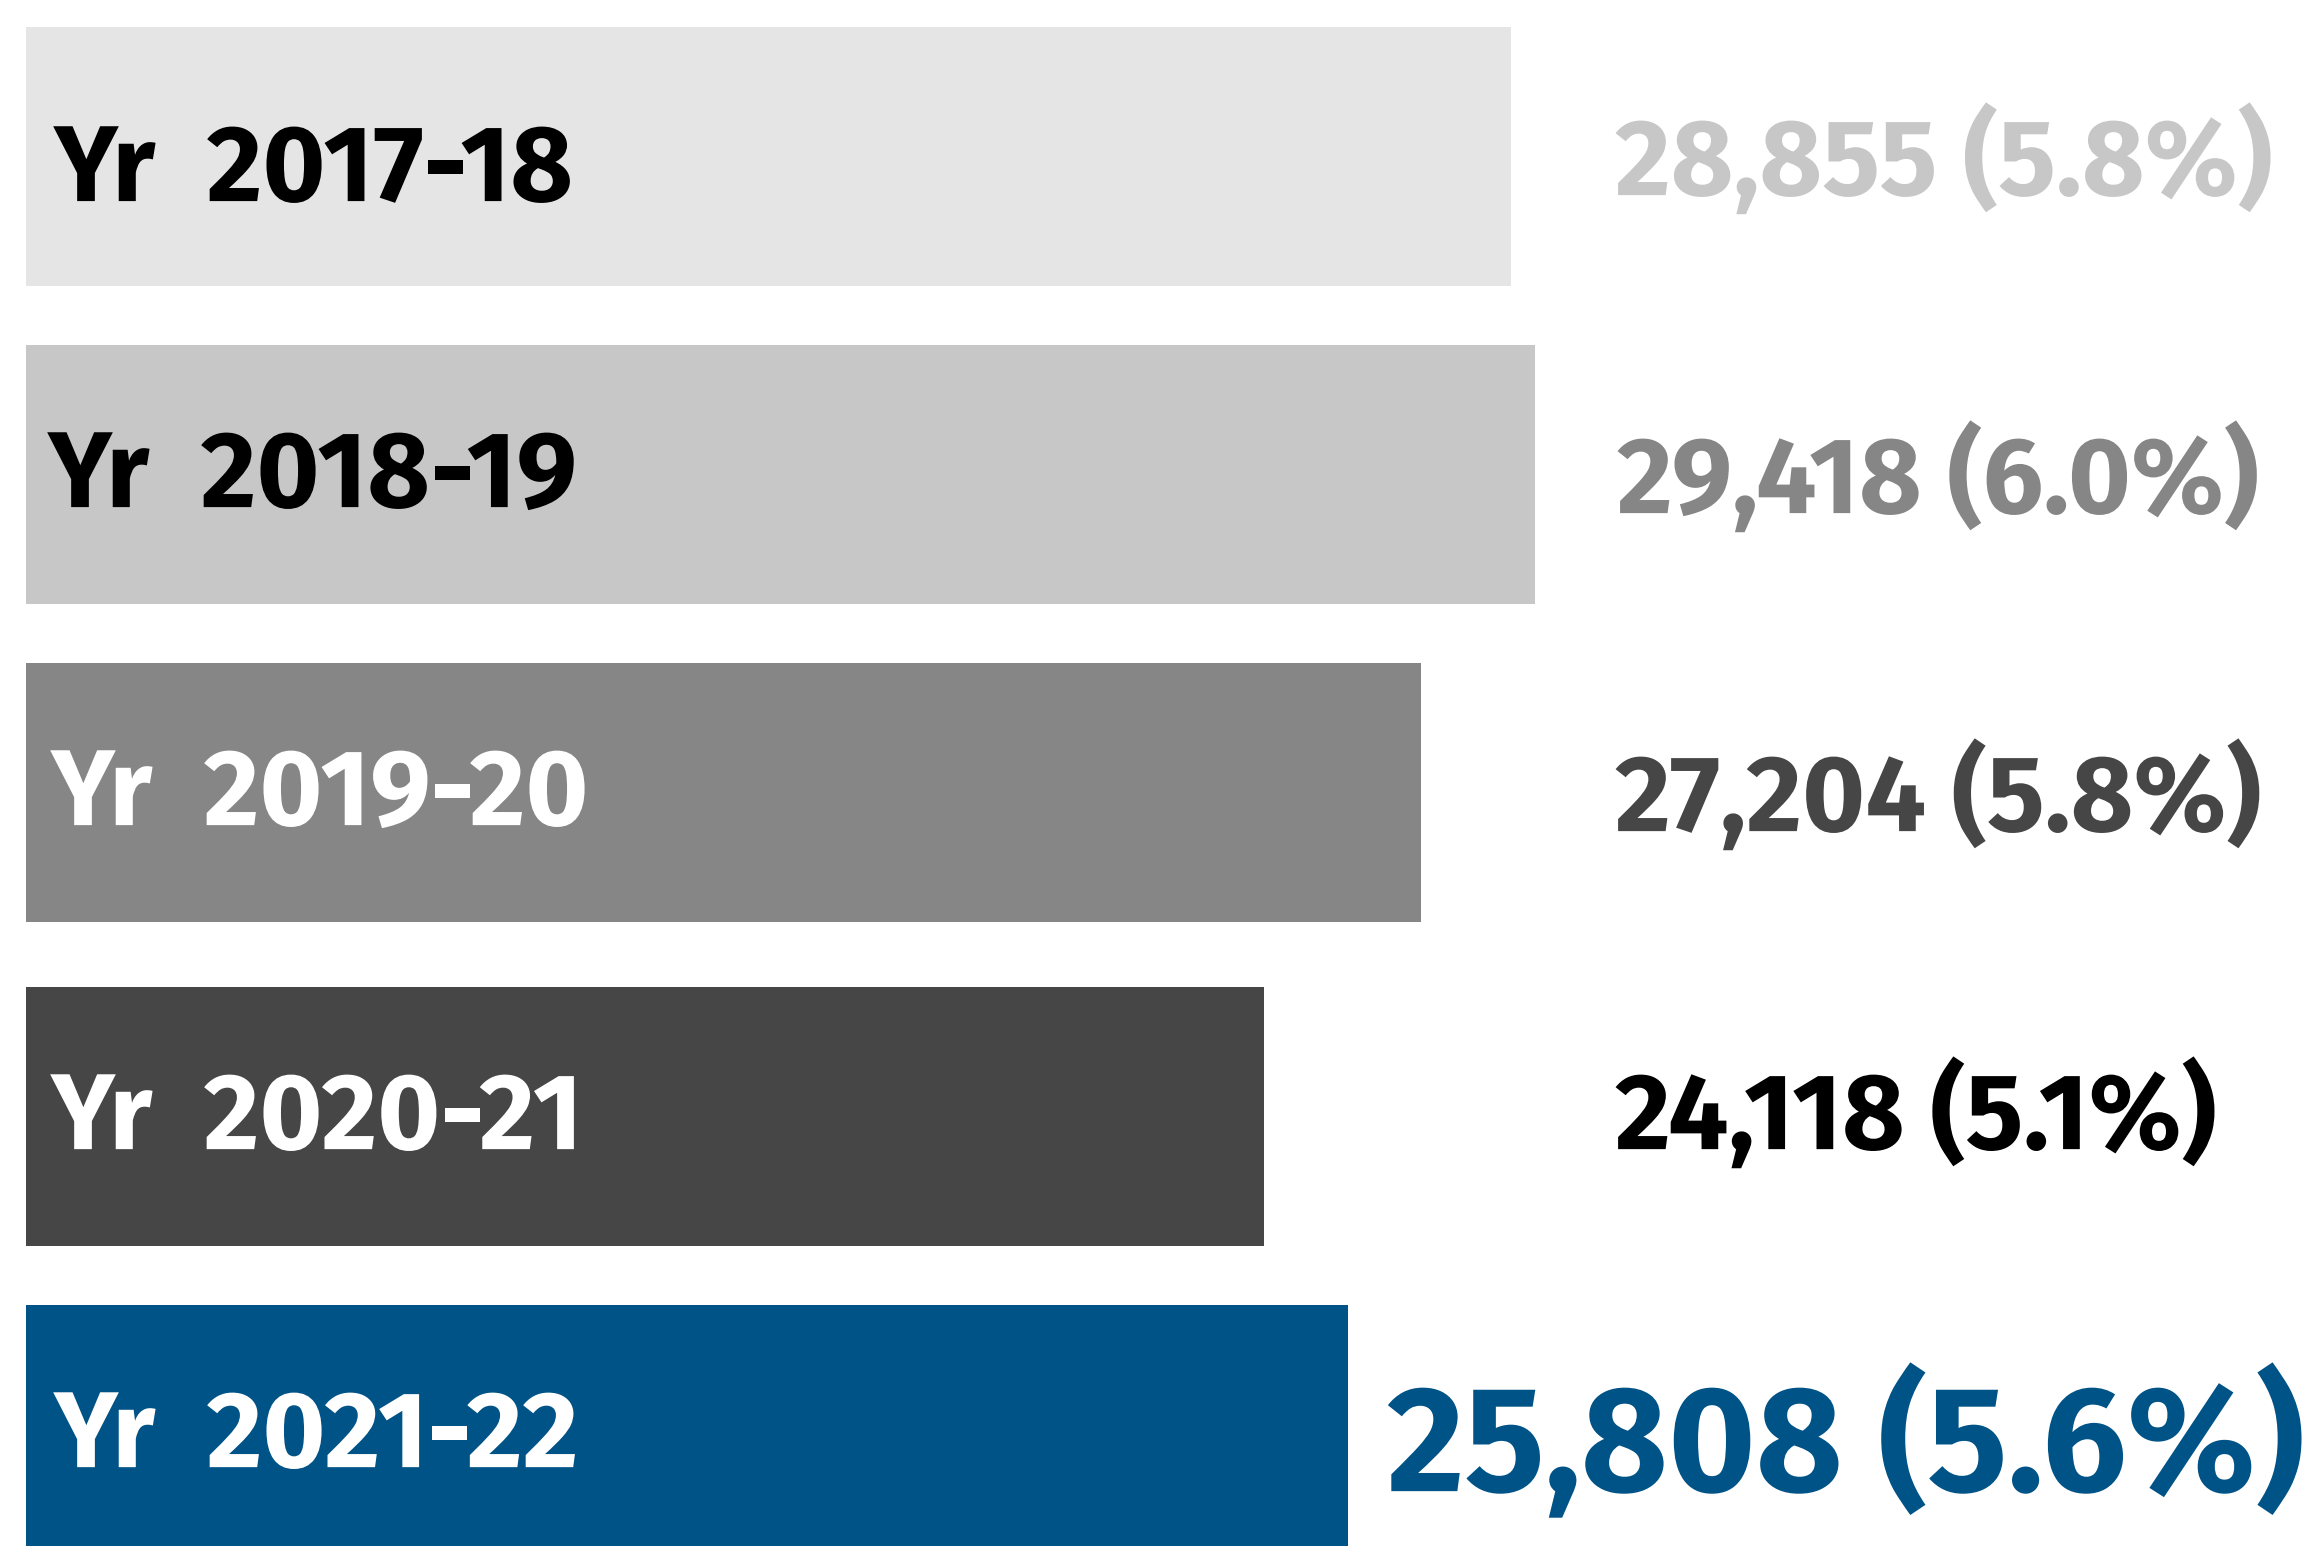

Orange County Department of Education

Homeless Student Population Data Year 2021-2022

Orange County at a Glance

Current Numbers

Homeless Student Data Trend

*Source: CA Employment Development Department 2022, annual average for Orange County

Homeless Student Population

Districts with Highest Homeless Student Enrollment

90.7%

Homeless students are living in doubled-up or tripled-up situations