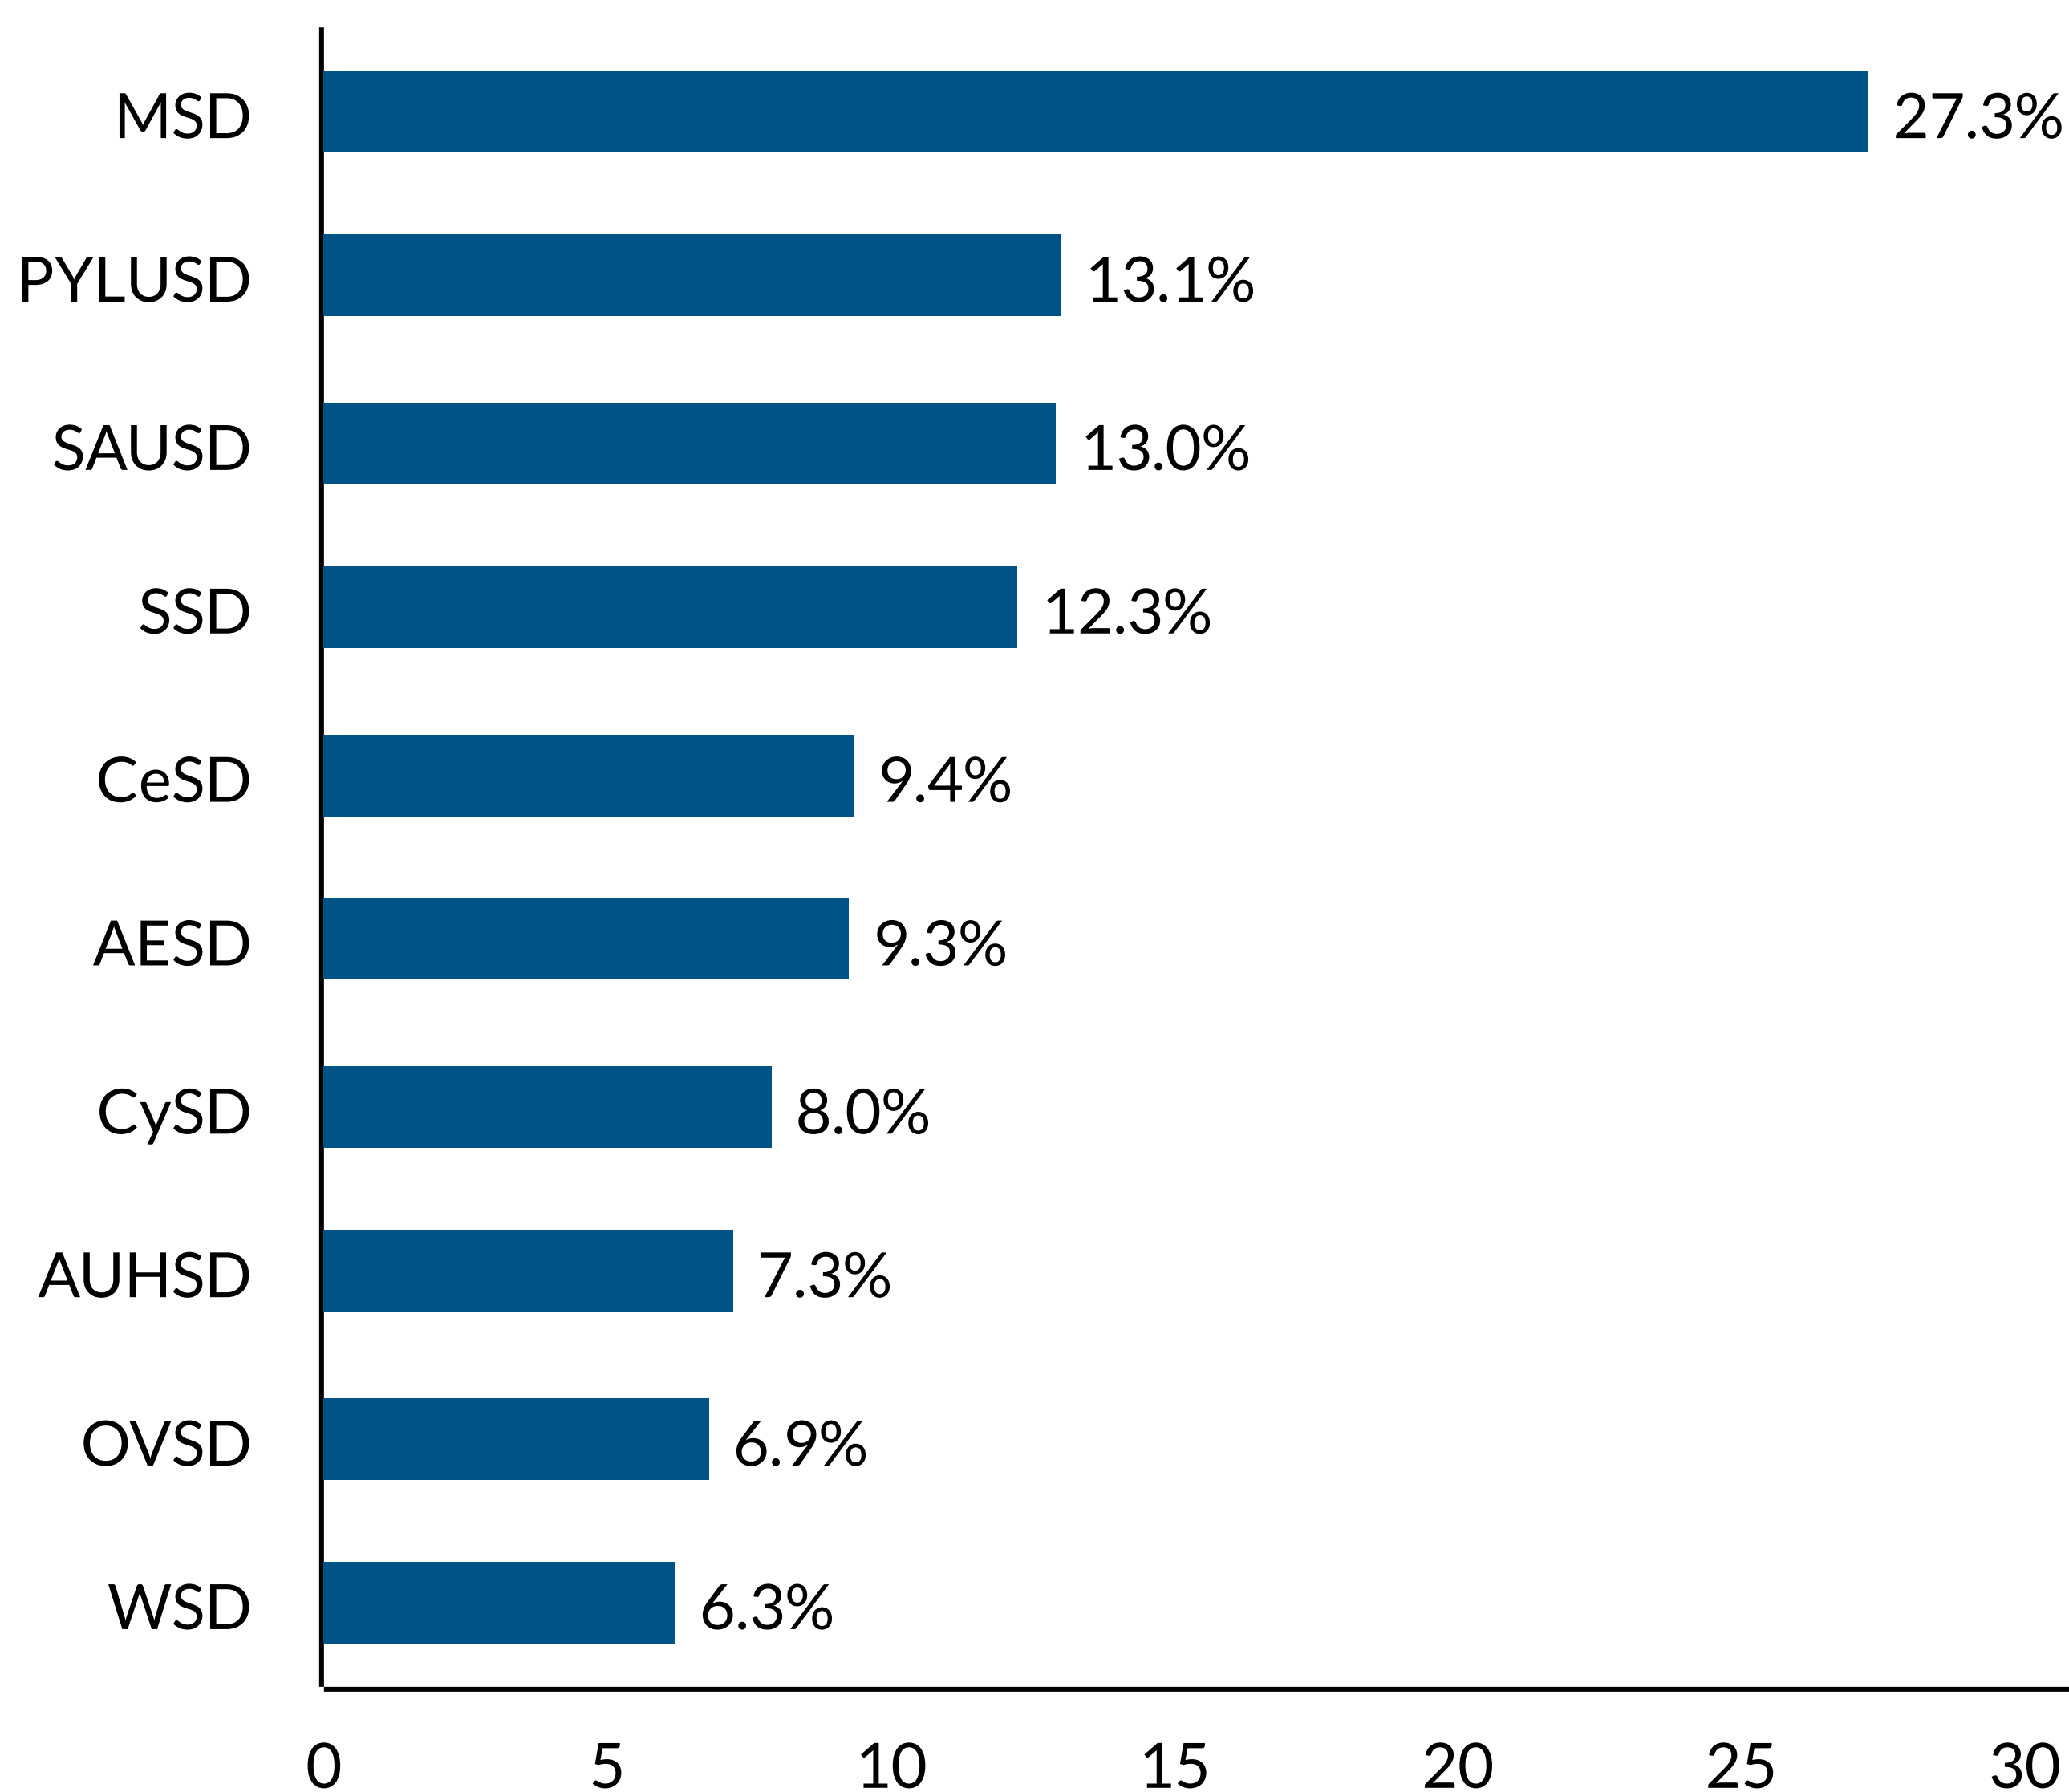

Homeless Student Population

Districts with Highest Homeless Student Enrollment