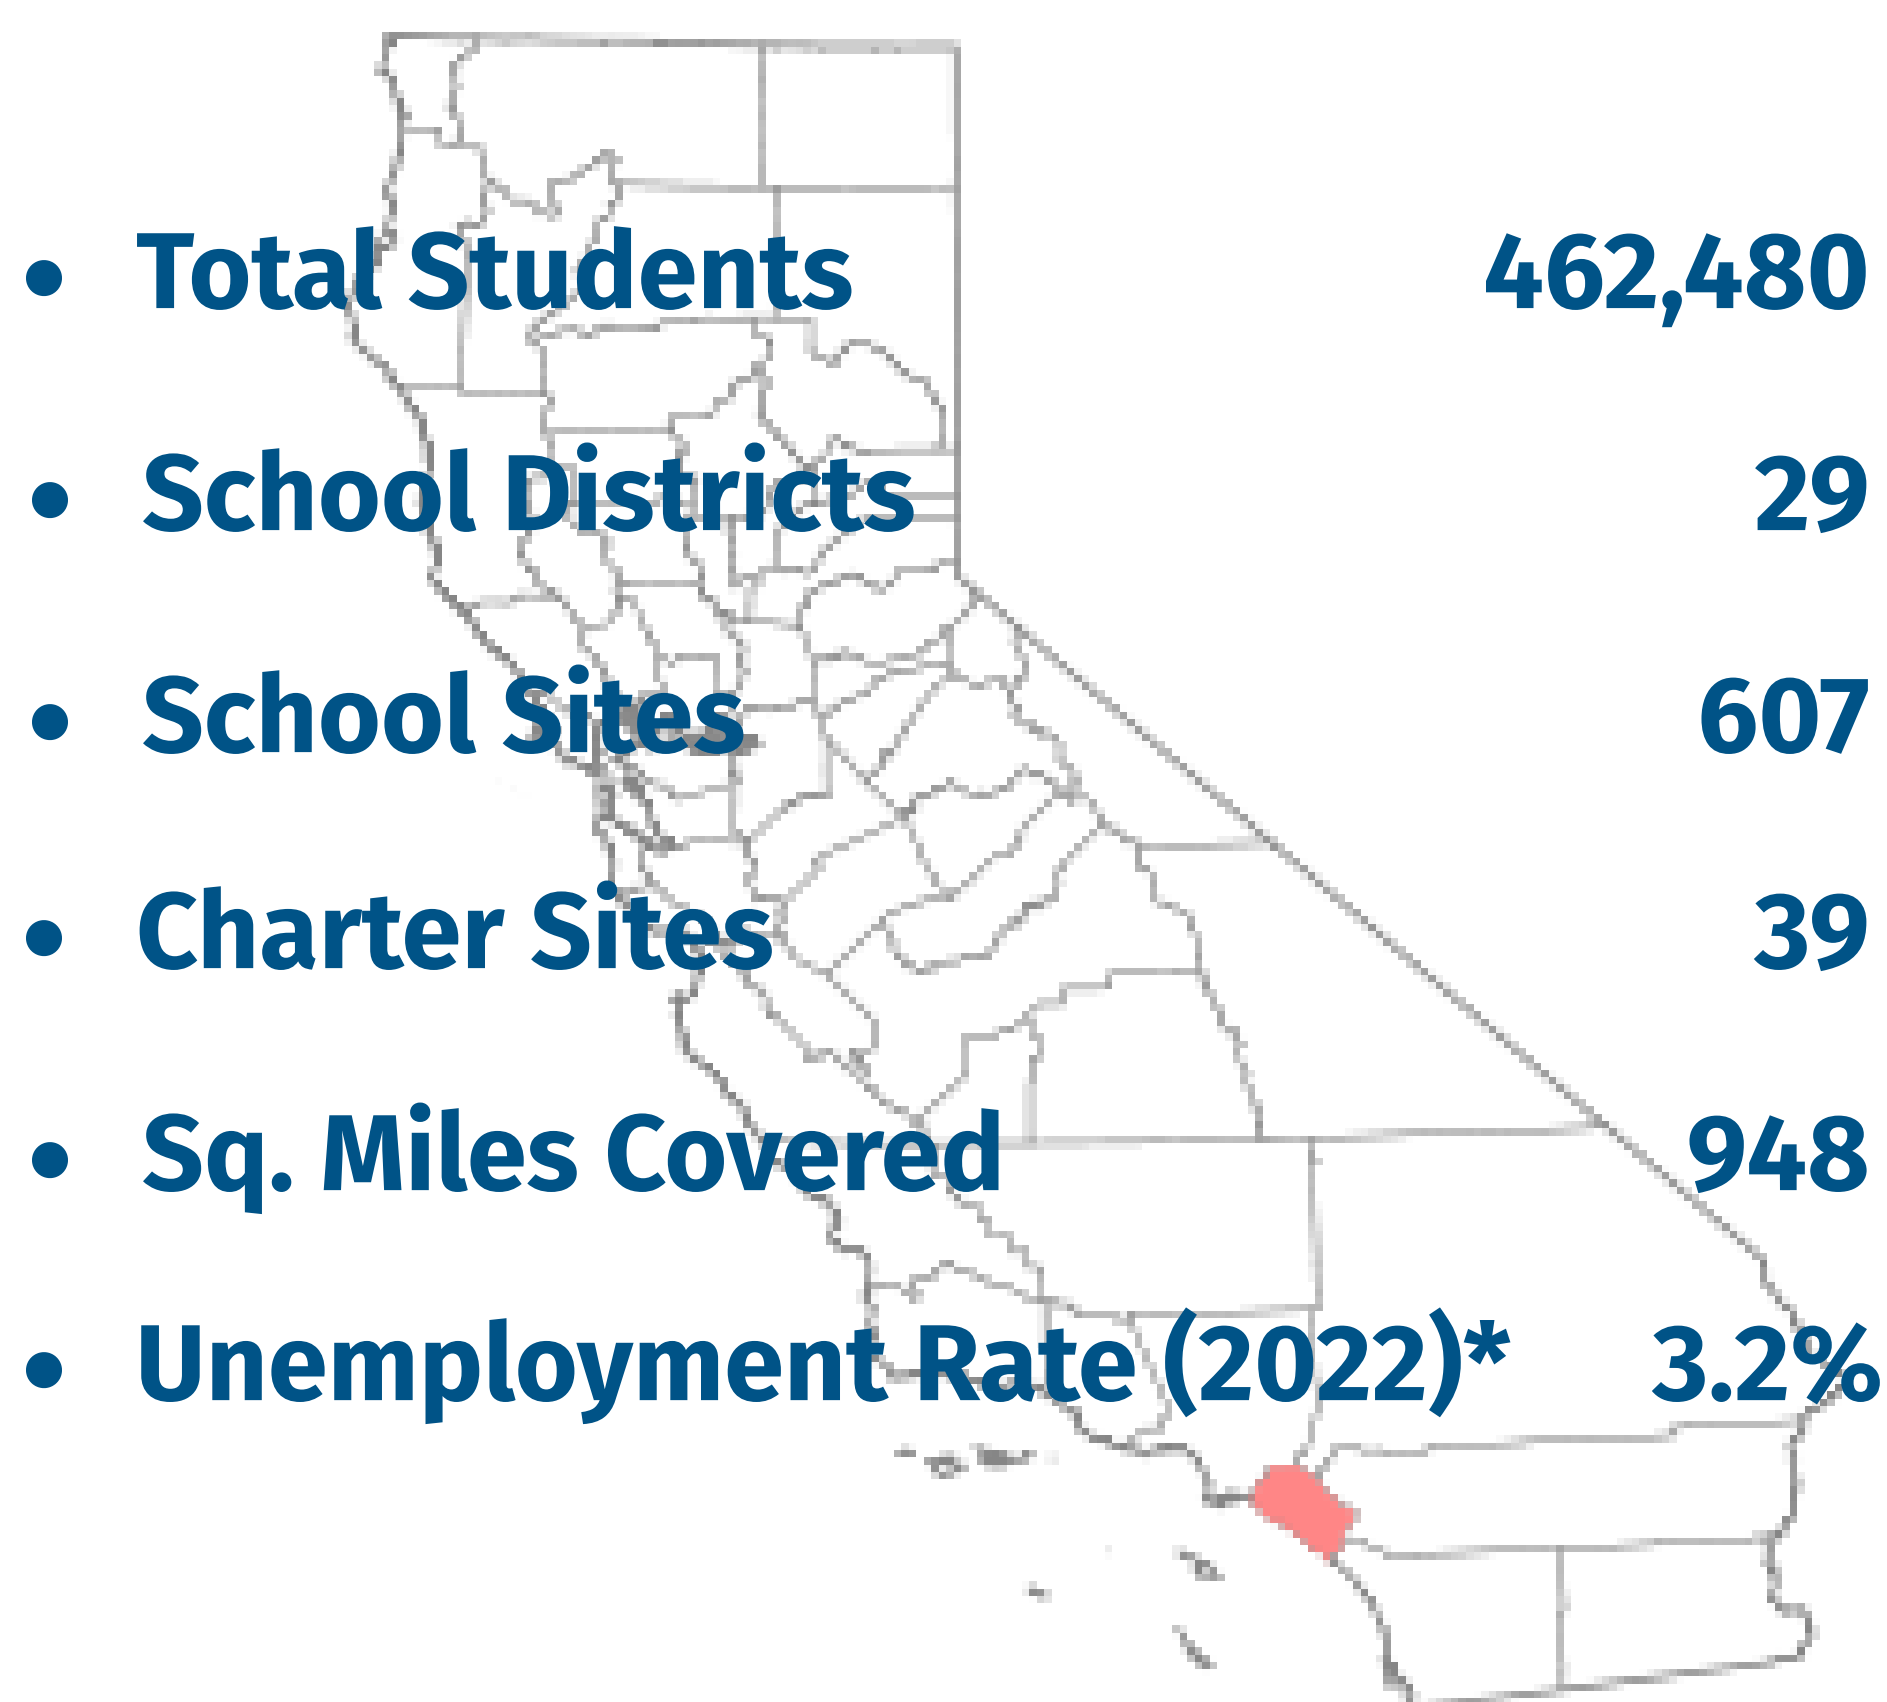

Orange County Department of Education

Homeless Student Population Data Year 2021-2022

Orange County at a Glance

Current Numbers

Homeless Student Data Trend

*Source: CA Employment Development Department 2022, annual average for Orange County

Homeless Student Population

Districts with Highest Homeless Student Enrollment

90.7%

Homeless students are living in doubled-up or tripled-up situations